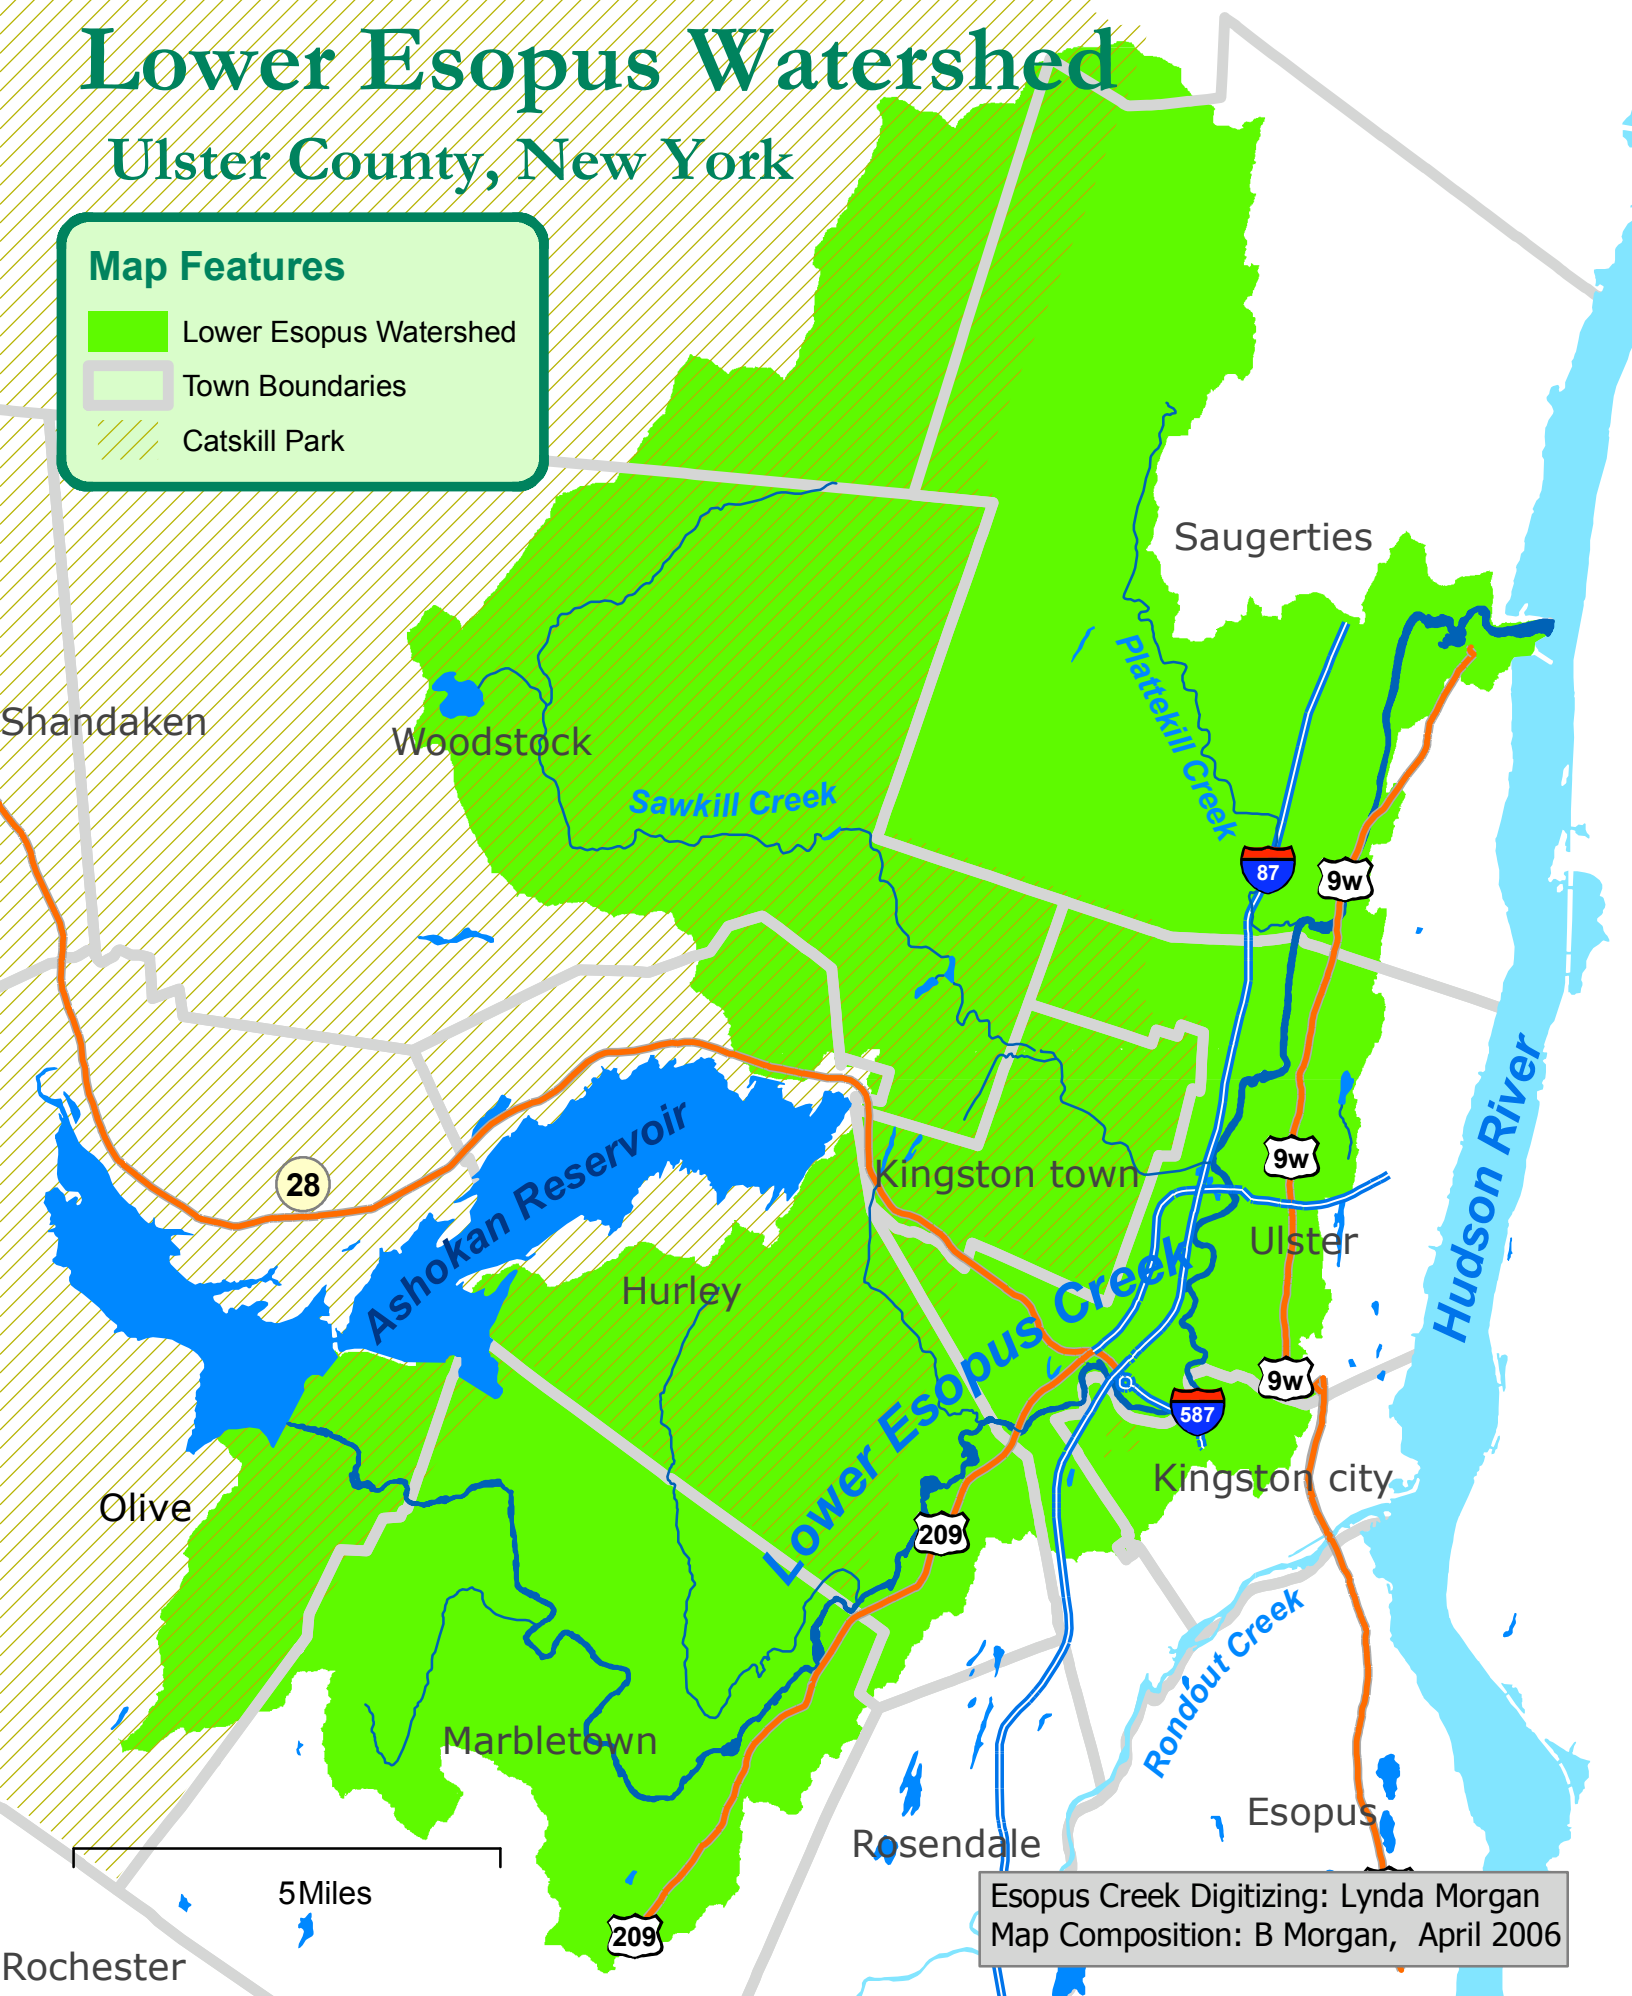

Lower Esopus Watershed

Ulster County, New York

Map Features

-  Lower Esopus Watershed
-  Town Boundaries
-  Catskill Park

Esopus Creek Digitizing: Lynda Morgan
Map Composition: B Morgan, April 2006